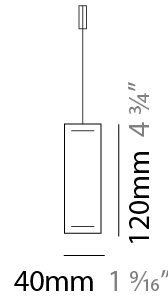

LED120 SUSPENSION

D71024-

base number   Color _____   Finish _____
                                         Temperature   Options

1. To build a product code in our configurator select the specify button on the base model # product page
2. To build a manual product code on this datasheet choose from the options listed below in blue font and add the suffix to the base model #

GENERAL

Series: Woodlin
Subseries: LED120
Brand: Tunto
Division: Design
Mounting Type: Suspension
Mounting Location: Ceiling
Subcategory: Pendant

PHYSICAL

Shape: Rectangle
Length (mm): 1000
Length (in): 39 3/8
Width (mm): 40
Width (in): 1 9/16
Height (mm): 120
Height (in): 4 3/4
Max. Overall Height (mm): 2120
Max. Overall Height (in): 83 7/16
Light Distribution: Direct / Indirect
Diffuser: Opal
Fixture Finish: WAL / ASH / OAK / BLK / WHI
Fixture Material: Wood
Cable Details: 2000mm / 78 3/4"

ELECTRICAL

Lamp Type: LED
Input Wattage (W): 46
Total Output Wattage (W): 38
Dimming: Tri-Mode (Non-Dimming and Phase Dimming (120Vac only) and 0-10V Dimming)
Driver Included: Yes
Driver Location: Integrated
Driver Type: Constant Current - Universal
Driver Class: Class 2
Input Voltage (V): 120 - 277
Constant Current (MA): 700

LED

Color Temperature (°K): 2700 / 3000 / 4000
Max. Delivered Lumen (lm): 2200
CRI: >93 CRI
Lamp Life (hrs): 50000

OPTICAL

RATINGS AND CERTIFICATIONS

Certified By: Certified for North American Standards
IP rating: IP20