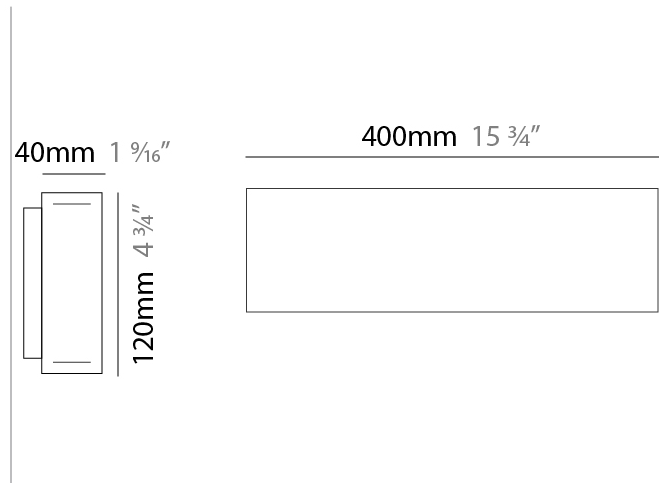

LED120 SURFACE

D73028-

base number
Color   Finish
Temperature   Options

1. To build a product code in our configurator select the specify button on the base model # product page
2. To build a manual product code on this datasheet choose from the options listed below in blue font and add the suffix to the base model #

GENERAL

Series: Woodlin
Subseries: LED120
Brand: Tunto
Division: Design
Mounting Type: Surface
Mounting Location: Wall
Subcategory: Sconce

PHYSICAL

Shape: Rectangle
Length (mm): 400
Length (in): 15 3/4
Width (mm): 40
Width (in): 1 9/16
Height (mm): 120
Height (in): 4 3/4
Extension (mm): 40
Extension (in): 1 9/16
Light Distribution: Direct / Indirect
Diffuser: Opal
Fixture Finish: [WAL / ASH / OAK / BLK / WHI](#)
Fixture Material: Wood

ELECTRICAL

Lamp Type: LED
Input Wattage (W): 16
Total Output Wattage (W): 12.6
Dimming: Tri-Mode (Non-Dimming and Phase Dimming (120Vac only) and 0-10V Dimming)
Driver Included: Yes
Driver Location: Remote
Driver Type: Constant Current - Universal
Driver Class: Class 2
Housing: ENCP3
Input Voltage (V): 120 - 277
Constant Current (MA): 700

LED

Color Temperature (°K): [2700 / 3000 / 4000](#)
Max. Delivered Lumen (lm): 800
CRI: >93 CRI
Lamp Life (hrs): 50000

OPTICAL

RATINGS AND CERTIFICATIONS

Certified By: Certified for North American Standards
IP rating: IP20

PROJECT
TYPE
SPECIFIER
QUANTITY
DATE