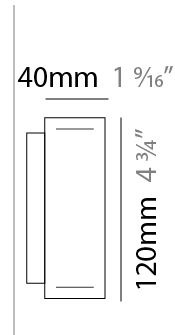

LED120 SURFACE

D73029-

base number
Color   Finish
Temperature   Options

1. To build a product code in our configurator select the specify button on the base model # product page
2. To build a manual product code on this datasheet choose from the options listed below in blue font and add the suffix to the base model #

GENERAL

Series: Woodlin
Subseries: LED120
Brand: Tunto
Division: Design
Mounting Type: Surface
Mounting Location: Wall
Subcategory: Sconce

PHYSICAL

Shape: Rectangle
Length (mm): 700
Length (in): 27 ⁹/₁₆
Width (mm): 40
Width (in): 1 ⁹/₁₆
Height (mm): 120
Height (in): 4 ³/₄
Extension (mm): 40
Extension (in): 1 ⁹/₁₆
Light Distribution: Direct / Indirect
Diffuser: Opal
Fixture Finish: [WAL / ASH / OAK / BLK / WHI](#)
Fixture Material: Wood

ELECTRICAL

Lamp Type: LED
Input Wattage (W): 31
Total Output Wattage (W): 25.3
Dimming: Tri-Mode (Non-Dimming and Phase Dimming (120Vac only) and 0-10V Dimming)
Driver Included: Yes
Driver Location: Remote
Driver Type: Constant Current - Universal
Driver Class: Class 2
Housing: ENCP3
Input Voltage (V): 120 - 277
Constant Current (MA): 700

LED

[Color Temperature (°K): 2700 / 3000 / 4000](#)
Max. Delivered Lumen (lm): 1500
CRI: >93 CRI
Lamp Life (hrs): 50000

OPTICAL

RATINGS AND CERTIFICATIONS

Certified By: Certified for North American Standards
IP rating: IP20

PROJECT
TYPE
SPECIFIER
QUANTITY
DATE

700mm 27 ⁹/₁₆"

Indirect