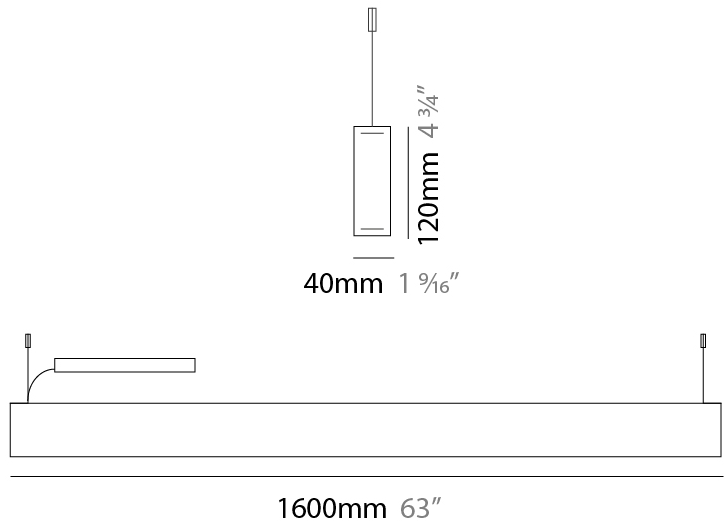

PROJECT	_____
TYPE	_____
SPECIFIER	_____
QUANTITY	_____
DATE	_____

LED120 SUSPENSION

D71026-

base number
Color   Finish
Temperature   Options

1. To build a product code in our configurator select the specify button on the base model # product page
2. To build a manual product code on this datasheet choose from the options listed below in blue font and add the suffix to the base model #

GENERAL

Series: Woodlin
Subseries: LED120
Brand: Tunto
Division: Design
Mounting Type: Suspension
Mounting Location: Ceiling
Subcategory: Pendant

PHYSICAL

Shape: Rectangle
Length (mm): 1600
Length (in): 63
Width (mm): 40
Width (in): 1 9/16
Height (mm): 120
Height (in): 4 3/4
Max. Overall Height (mm): 2120
Max. Overall Height (in): 83 7/16
Light Distribution: Direct / Indirect
Diffuser: Opal
Fixture Finish: [WAL](#) / [ASH](#) / [OAK](#) / [BLK](#) / [WHI](#)
Fixture Material: Wood
Cable Details: 2000mm / 78 3/4"

ELECTRICAL

Lamp Type: LED
Input Wattage (W): 74
Total Output Wattage (W): 63
Dimming: Tri-Mode (Non-Dimming and Phase Dimming (120Vac only) and 0-10V Dimming)
Driver Included: Yes
Driver Location: Integrated
Driver Type: Constant Current - Universal
Driver Class: Class 2
Input Voltage (V): 120 - 277
Constant Current (MA): 700

LED

Color Temperature (°K): [2700](#) / [3000](#) / [4000](#)
Max. Delivered Lumen (lm): 3600
CRI: >93 CRI
Lamp Life (hrs): 50000

OPTICAL

RATINGS AND CERTIFICATIONS

Certified By: Certified for North American Standards
IP rating: IP20